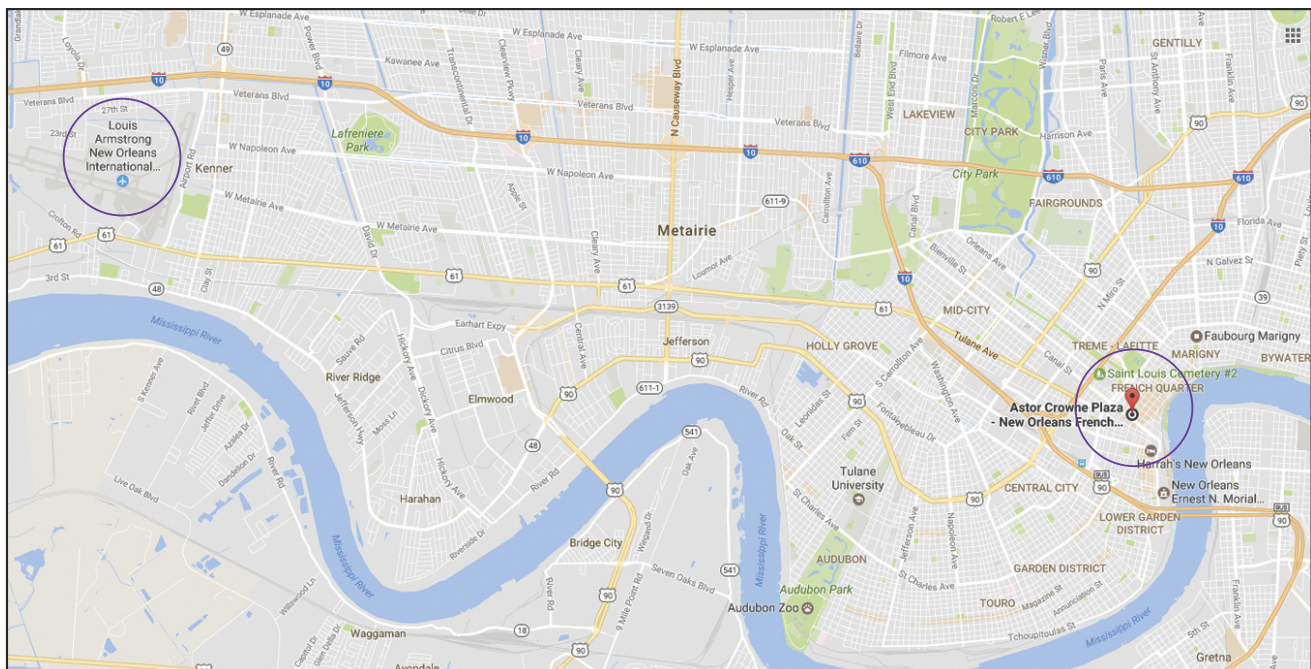

Louis Armstrong International Airport (MSY)

15 miles from the hotel -

Transportation:

Shuttle Service: \$20.00 one way - Taxi Service: \$33.00 one way

Directions from Airport to Astor Crowne Plaza

Get on I-10 E I Metairie from Airport Road

Continue on I-10 E to New Orleans.

Take the Carondelet St. Exit from US-90 BUS W

Take Camp St. to Canal St.

Directions from Astor Crown Plaza to English Turn Golf Course (10.5 miles)

Head northwest on Canal St. toward Bourbon St.

Get on US-90 BUS W

Continue on US-90 BUS W. Take General De Gaulle Dr. and LA-407 S to English Turn Pkwy

Continue on English Turn Pkwy. Drive to Clubhouse Dr.

Southeastern Fastener Association
P.O. Box 473, Lake Zurich, IL 60047
847-370-9022 Fax 847-516-6728